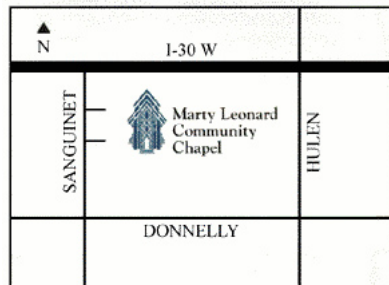

APPROXIMATELY 50 MINUTES

- From I-35E, take I-635 west. (go 8 mi)
- Take Exit 36A (left lane): TX-121-S/ D/FW Airport (go 1 mi)
- Take the TX-114 West/121-S exit (mid right lane)
- Merge onto TX-114W/ 121-S (get in left lane go 0.1 mi)
- Take the TX- 121-S exit (left lane) to Ft. Worth and follow directions from TX-121-S Grapevine.

From Holiday Inn Express

APPROXIMATELY 30 MINUTES

- Turn left onto Main St. Continue through the light.
- Turn left onto TX-121-S access road and bear left onto TX-121-S entry ramp.
- Merge onto TX-121-S and follow directions from TX-121-S Grapevine.

From TX-121-S Grapevine

- Take TX-121-S. It will merge with TX-183-W (go 5 mi)
- Take the 820-S exit (left 2 lanes) and continue on 820-S/121-S/183-W (go 1 mi)
- Take Exit 24B (left 2 lanes) TX-121-S towards Downtown Ft. Worth (go 7 mi)

...Ceremony Directions Continued

** the next 3 exits are fast, read ahead**

- Take I-35W/287-S/377-S/ Waco exit (middle left lane) (go 0.7 mi)
- Merge right and take I-30/US-377 towards Abilene/Dallas
- Immediately, get in the right lane to take the I-30 W/TX-180 West/US-377 South/Abilene exit
- Merge on I-30 W (go 3 mi)
- Take Exit 10 Hulen Street
- Say on the access road. At the 2nd light, turn left on Hulen Street. (go 0.3 mi)
- At the 2nd light, turn right on Donnelly
- At the stop sign, turn right on Sanguinet.
- **Park** in the lots on your left or right.
- Chapel is on the right between Donnelly and Lovell.

The Reception

4:00 pm

The Lancaster Theatre/Palace Arts
300 South Main St.
Grapevine, Texas

From Marty Leonard Chapel:

APPROXIMATELY 30 MINUTES

- Take Sanguinet to Donnelly Ave.
- Turn left on Donnelly Ave (go 0.2 mi)
- At the light, turn left onto Hulen (go 0.3 mi)
- Turn right and merge onto I-30 East (go 3 mi)
- Take Exit 15A: I-35W/US-377 North Exit to wards Denton/Waco (go 2 mi)
- Take Exit 52A (right 2 lanes): TX-121N/Belknap St (US-377N) exit to D/FW airport (go 7 mi)
- Merge with TX-121N. (go 7 mi)
- Merge with I-820 N. Continue on I-820N/TX-121N/183E (go 1 mi)
- Take Exit 22B TX-121 N/TX-183 E (2 right lanes) to D/FW Airport/Dallas (go 5.0 mi)
- Continue on TX-121N towards D/FW Airport North Entry (go 6.0 mi)
- Exit William D. Tate Ave/(TX-103 Spur)/Main St
- Bear to the right for Spur 103/Main St
- Continue straight through the light.
- At the 2nd light, Main St, turn left. (go 0.3 mi)
- Go north on Main past the Lancaster (yellow building on your left) to the light at Main and Wall Streets. Turn left and take an immediate left on Barton Street.
- Park behind the Palace Arts complex, near the water tower, or behind the Laundromat. Parking is also available at the First Baptist Church just northeast of the Palace and Lancaster Theatres.