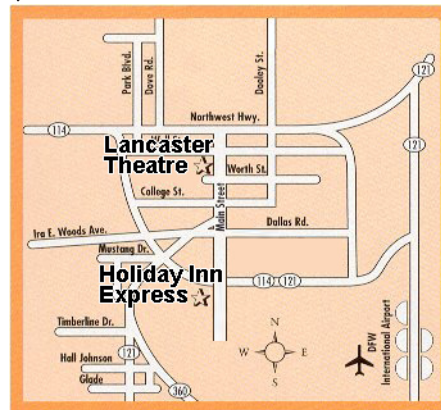

Reception & Hotel

FOR MORE INFORMATION:

www.jeffandelisa.com

The Wedding
of
Elisa Lynne Priest
and
Jeffrey Merritt Corkran

Saturday, October 9th, 2004 at 1:15 pm

Directions

and

Hotel Information